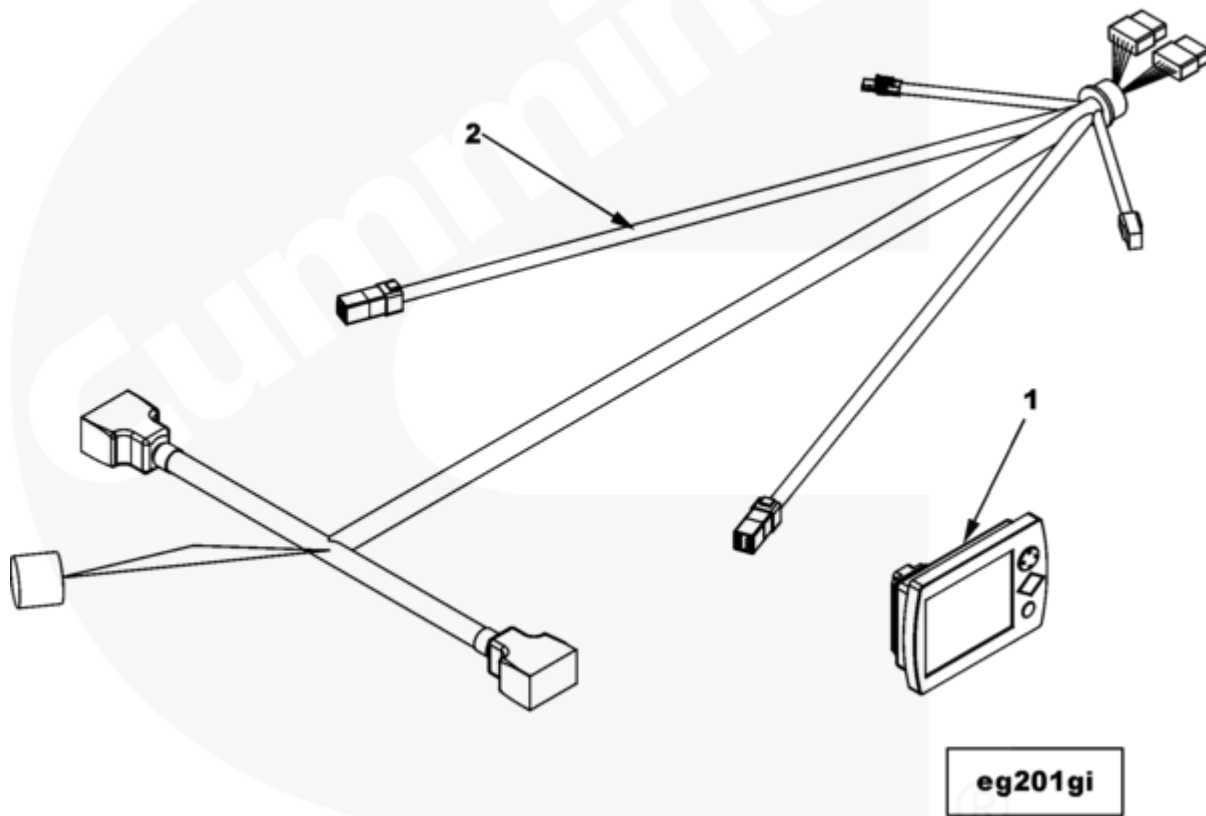

©Cummins Inc

[SMALL](#) | [MEDIUM](#) | [LARGE](#)

Cart	Ref No	Part Number	Part Description	Required	Remarks
View My Cart					
		EG2080	Digital Display Panel		
					Digital Display Panel
					Engine Family: M11 Series
					Panel Supplied: In Kit

					Software Conversion:
					Smartcraft
					Intended Control Station:
					Second
					Wiring Harness Included: Yes
					Volts: 12 or 24
					Converts and
					displays engine parameters in
					real time from the ecms data
					link transmissions smartcraft
					diesel operator manual.
<input type="checkbox"/>	1	4932604	Display Panel	1	
<input type="checkbox"/>	2	3976917	Wiring Harness	1	